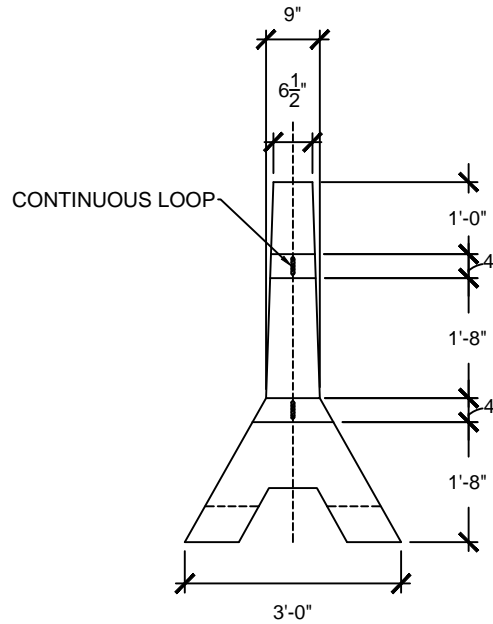

ISOMETRIC

END VIEW

SIDE ELEVATION

SCALE: 3/8"=1'-0"

**Colorado Barrier**

**Pro-Cast**  
PRODUCTS INC.  
PO Box 602, Highland, CA 92346  
909-793-7602 phone 909-793-1283 fax  
www.procastproducts.com

PRODUCT NAME:  
**CB**

DESCRIPTION:  
**COLORADO BARRIER**

DESIGN SPECIFICATIONS

PRO-CAST PRODUCTS RESERVES THE RIGHT TO MAKE CHANGES TO PRODUCT DESIGN AND/OR DIMENSIONS WITHOUT NOTICE. PLEASE CONTACT PRO-CAST PRODUCTS WHENEVER NECESSARY FOR CONFIRMATION OR ADVICE ON PRODUCT DESIGN.

CONTENTS:

- ISOMETRIC
- END DETAIL
- SIDE ELEVATION

SCALE: 3/8"=1'-0"

DRAWN BY: F.M. 12/06/2017

REVISED BY:

CHECKED BY: \*\* \*\*

DRAWING NO.  
**B-008**