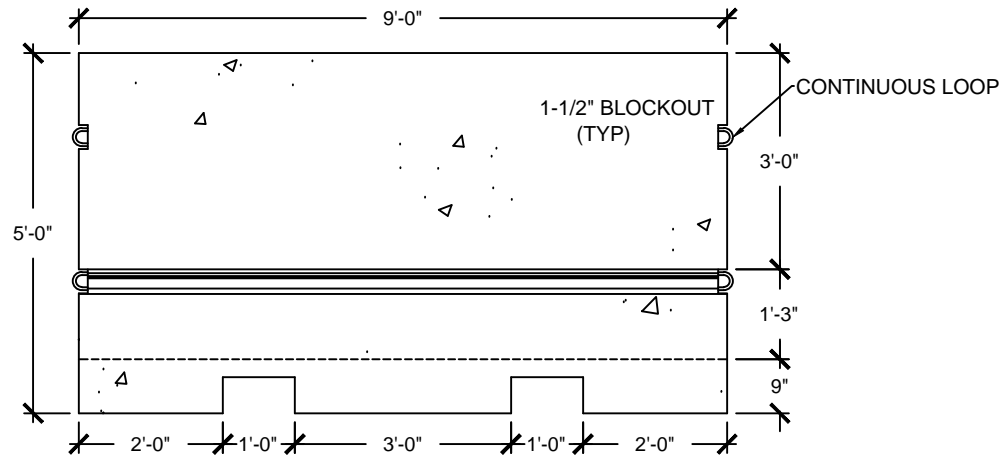

ISOMETRIC

END VIEW

SIDE ELEVATION

SCALE: 3/8"=1'-0"

**Colorado Barrier**

**Pro-Cast**  
PRODUCTS INC.  
PO Box 602, Highland, CA 92346  
909-793-7602 phone 909-793-1283 fax  
www.procastproducts.com

PRODUCT NAME:  
**CB**

CONTENTS:

- ISOMETRIC
- END DETAIL
- SIDE ELEVATION

SCALE: 3/8"=1'-0"

DRAWN BY: F.M. 12/06/2017

REVISED BY:

CHECKED BY: \*\* \*\*

DRAWING NO.  
**B-008**